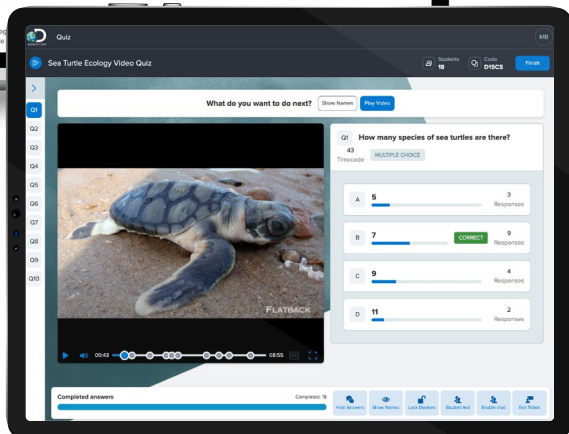

Engage All Students

Timely, relevant content + useful teaching tools all in one place.

No matter what you teach or how your students learn, you'll find attention-grabbing content for tomorrow's lesson.

Explore our treasury of high-quality content resources that span all subjects, grades, and relevant topics of interest, with built-in language and literacy support.

Every month, we add hundreds of new content resources to answer the need for timely, relevant teaching opportunities.

We also work closely with trusted content partners to deliver unique experiences like Virtual Field Trips, career explorations, and behind-the-scenes at global organizations.

Incorporate our rich content into the learning experiences you design and deliver every day. Then track student progress in real-time.

Once you've found and saved the content you love, take advantage of innovative teaching tools that help you use that content in creative ways.

Build engaging activities right from the **Video Player**, then assign or share directly with students and other colleagues.

Use **Studio** to design creative activities, present engaging lessons, and collaborate with students.

Promote active learning in the classroom and check student understanding at strategic moments with the **Ask Live Quiz**, **Standard Quiz**, and **Video Quiz**.

Contact Us to Begin Your Free Trial!

615.585.6966
KQuinlan@discovered.com