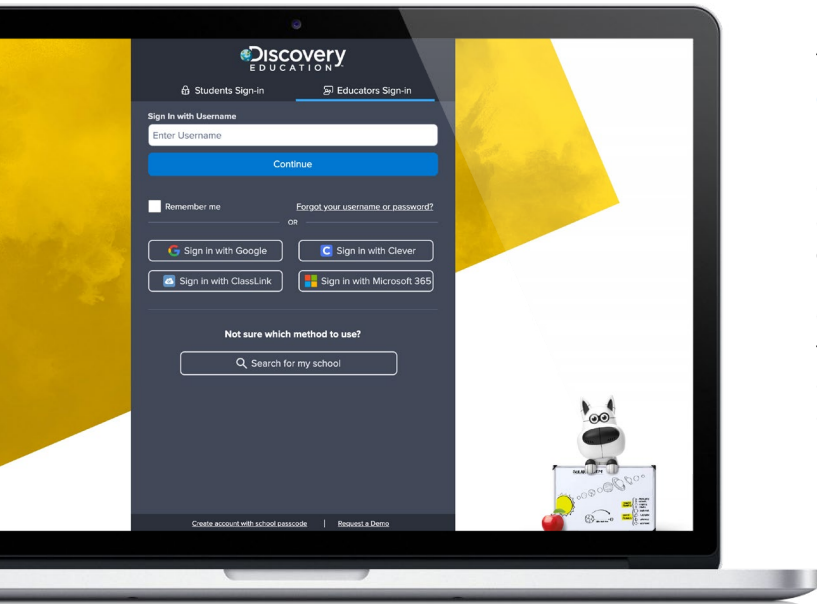

Access Your Digital World

One secure platform that seamlessly integrates with your other edtech tools.

Consolidate and simplify your and your students' online experience with the systems you depend on every day. New login methods make accessing Discovery Education effortless, without compromising security. Our integrations with learning management systems are tighter than ever, so you can easily merge our content and resources into the learning environments you already have in place.